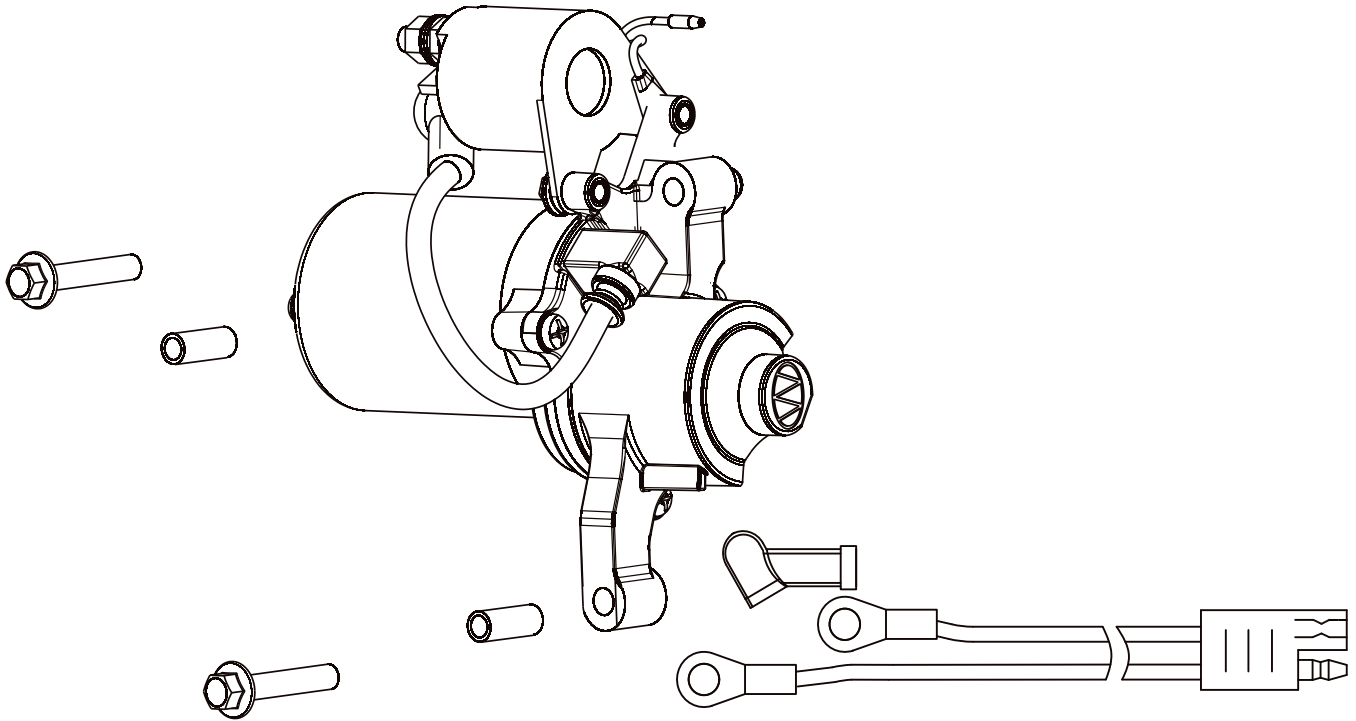

REF #	DESCRIPTION	QTY	BE PART #
1	MOTOR STARTER	1	85.561.055