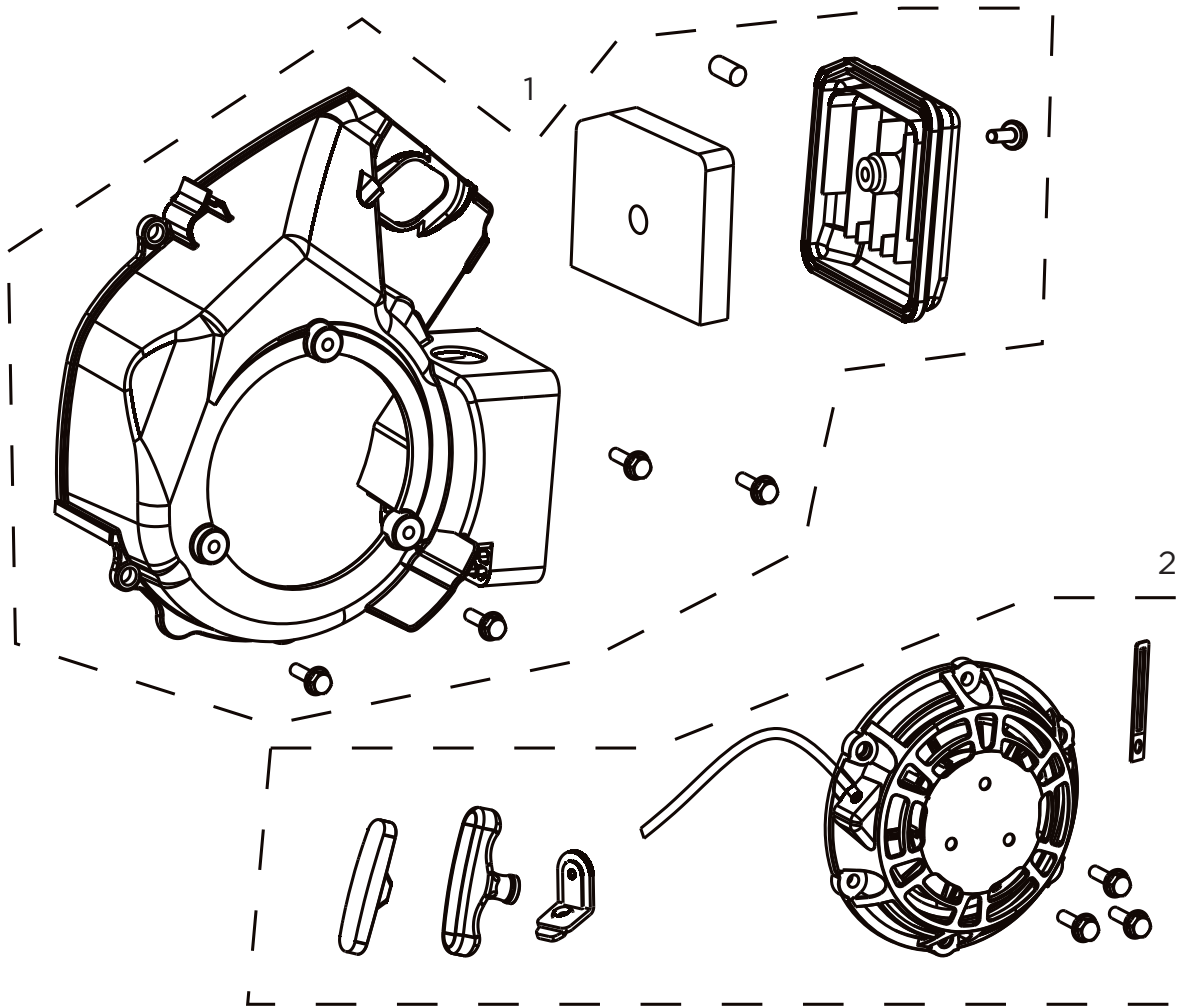

PARTS BREAKDOWN INVERTER GENERATOR

MODEL:BE4700iD

BEPOWEREQUIPMENT

.COM

PARTS BREAKDOWN INVERTER GENERATOR

MODEL:BE4700iD

CRANKCASE

REF #	DESCRIPTION	QTY	BE PART #
1	TEMPERATURE SENSOR	1	85.561.053
2	MAGNETIC DIPSTICK	1	85.561.043

PARTS BREAKDOWN INVERTER GENERATOR

MODEL:BE4700iD

CYLINDER HEAD COVER ASSEMBLY

REF #	DESCRIPTION	QTY	BE PART #
1	CYLINDER HEAD COVER	1	85.561.099
2	GASKET, CYLINDER HEAD	1	85.561.113
3	EXHAUST PORT GASKET	1	85.561.107

PARTS BREAKDOWN INVERTER GENERATOR

MODEL:BE4700iD

ENGINE STARTER

REF #	DESCRIPTION	QTY	BE PART #
1	FAN SHROUD W/AIR FILTER	1	85.561.044
2	RECOIL ASSEMBLY	1	85.561.045

PARTS BREAKDOWN INVERTER GENERATOR

MODEL:BE4700iD

VALVE ASSEMBLY

REF #	DESCRIPTION	QTY	BE PART #
1	VALVE ASSEMBLY	1	85.561.101

PARTS BREAKDOWN INVERTER GENERATOR

MODEL:BE4700iD

CARBURETOR PARTS

REF #	DESCRIPTION	QTY	BE PART #
1	CARBURETOR ASSEMBLY	1	85.561.054