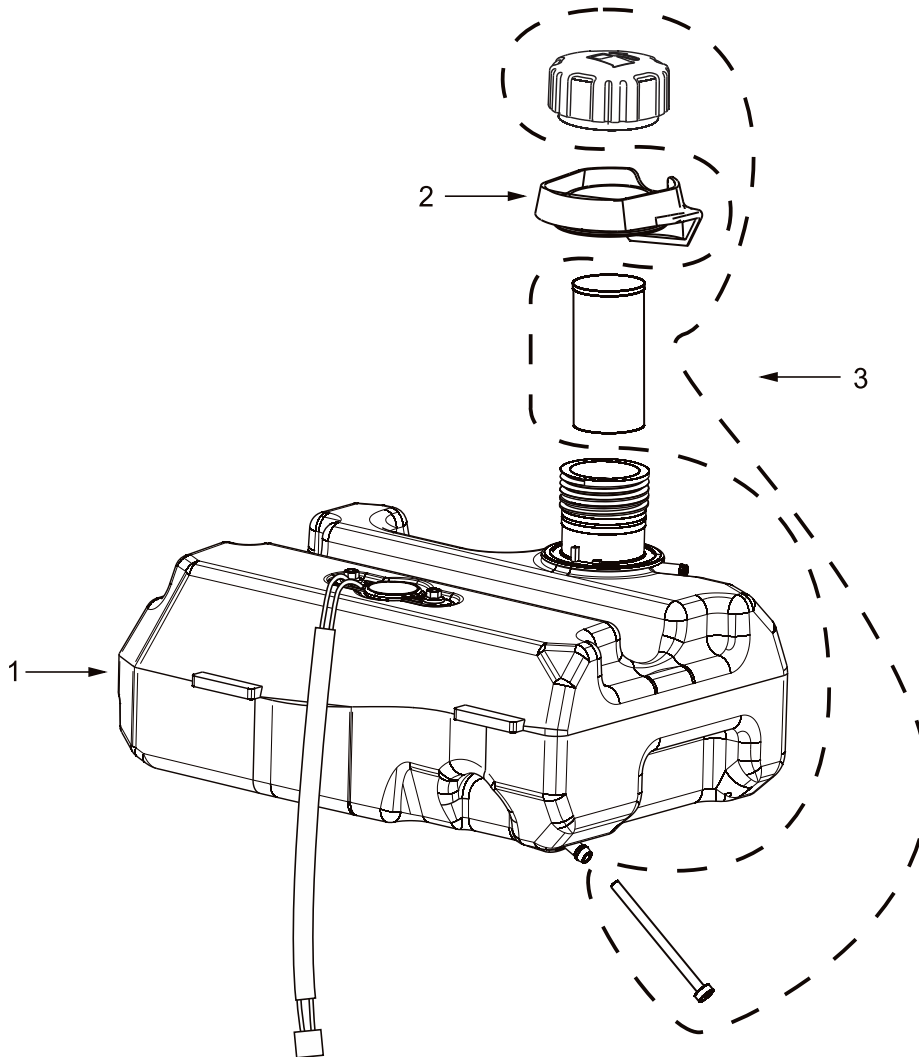

PARTS BREAKDOWN INVERTER GENERATOR

MODEL:BE4700iD

CYLINDER HEAD COVER ASSEMBLY

REF #	DESCRIPTION	QTY	BE PART #
1	CYLINDER HEAD COVER	1	85.561.099
2	GASKET, CYLINDER HEAD	1	85.561.113
3	EXHAUST PORT GASKET	1	85.561.107

PARTS BREAKDOWN INVERTER GENERATOR

MODEL:BE4700iD

PANEL

REF #	DESCRIPTION	QTY	BE PART #
1	PULL HANDLE ASSEMBLY	1	85.561.059
2	ONE-CLICK START MODULE	1	85.561.061
3	CO ALARM	4	85.561.060

PARTS BREAKDOWN INVERTER GENERATOR

MODEL:BE4700iD

LEFT EXTERIOR COVER

REF #	DESCRIPTION	QTY	BE PART #
1	FUEL SELECTOR SWITCH	1	85.561.062
2	LEFT COVER	1	85.561.110

PARTS BREAKDOWN INVERTER GENERATOR

MODEL:BE4700iD

FUEL TANK COMPONENTS

REF #	DESCRIPTION	QTY	BE PART #
1	FUEL TANK	1	85.561.111
2	TANK NECK SHEATH	1	85.561.112
3	FUEL TANK CAP & FILTERS	1	85.561.050