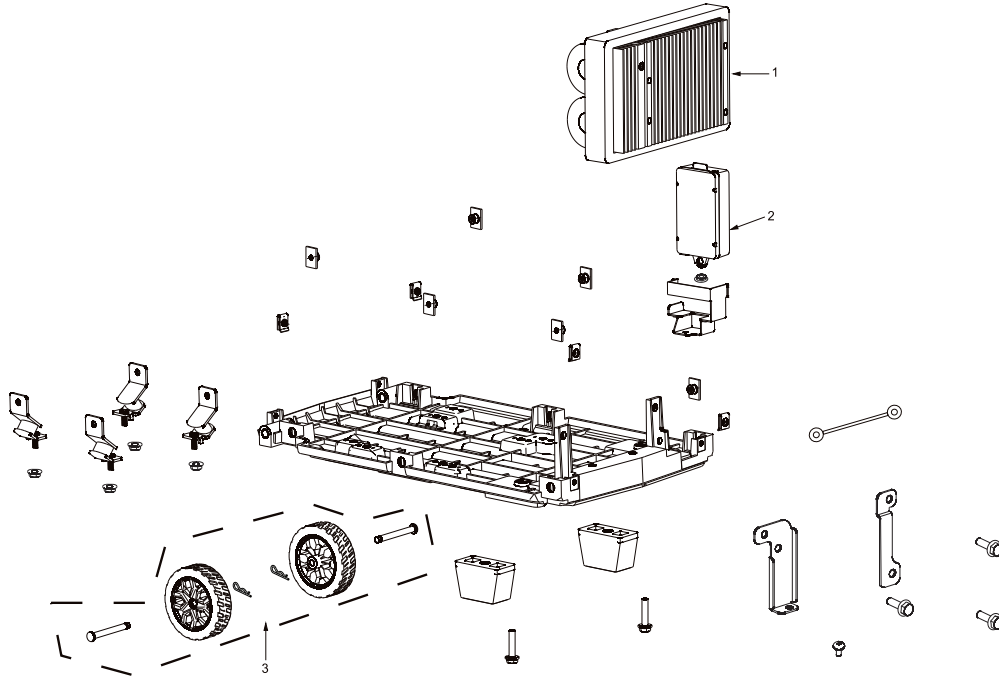

VALVE ASSEMBLY

REF #	DESCRIPTION	QTY	BE PART #
1	VALVE ASSEMBLY	1	85.561.101

PARTS BREAKDOWN INVERTER GENERATOR

MODEL:BE4700iD

CARBURETOR PARTS

REF #	DESCRIPTION	QTY	BE PART #
1	CARBURETOR ASSEMBLY	1	85.561.054

PARTS BREAKDOWN INVERTER GENERATOR

MODEL:BE4700iD

STARTING MOTOR

REF #	DESCRIPTION	QTY	BE PART #
1	MOTOR STARTER	1	85.561.055

PARTS BREAKDOWN INVERTER GENERATOR

MODEL:BE4700iD

BACKPLANE / INVERTER

REF #	DESCRIPTION	QTY	BE PART #
1	INVERTER	1	85.561.057
2	LITHIUM BATTERY	1	85.561.058
3	WHEEL SET	2	85.561.056

PARTS BREAKDOWN INVERTER GENERATOR

MODEL:BE4700iD

PANEL

REF #	DESCRIPTION	QTY	BE PART #
1	PULL HANDLE ASSEMBLY	1	85.561.059
2	ONE-CLICK START MODULE	1	85.561.061
3	CO ALARM	4	85.561.060

PARTS BREAKDOWN INVERTER GENERATOR