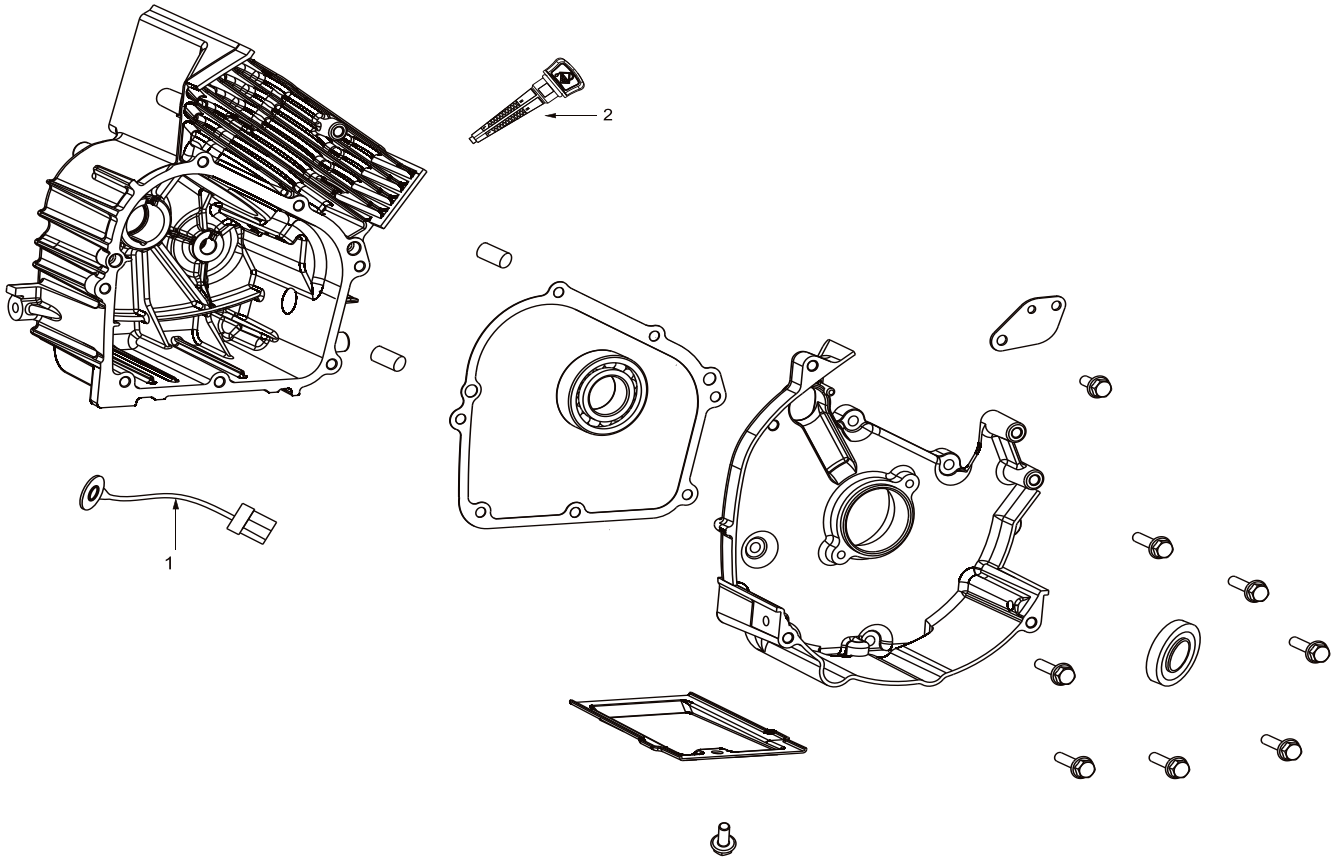

PARTS BREAKDOWN INVERTER GENERATOR

MODEL:BE4700iD

BEPOWEREQUIPMENT

.COM

PARTS BREAKDOWN INVERTER GENERATOR

MODEL:BE4700iD

CRANKCASE

REF #	DESCRIPTION	QTY	BE PART #
1	TEMPERATURE SENSOR	1	85.561.053
2	MAGNETIC DIPSTICK	1	85.561.043

PARTS BREAKDOWN INVERTER GENERATOR

MODEL:BE4700iD

CYLINDER HEAD COVER ASSEMBLY

REF #	DESCRIPTION	QTY	BE PART #
1	CYLINDER HEAD COVER	1	85.561.099
2	GASKET, CYLINDER HEAD	1	85.561.113
3	EXHAUST PORT GASKET	1	85.561.107

PARTS BREAKDOWN INVERTER GENERATOR

MODEL:BE4700iD

ENGINE STARTER

REF #	DESCRIPTION	QTY	BE PART #
1	FAN SHROUD W/AIR FILTER	1	85.561.044
2	RECOIL ASSEMBLY	1	85.561.045

PARTS BREAKDOWN INVERTER GENERATOR

MODEL:BE4700iD

VALVE ASSEMBLY

REF #	DESCRIPTION	QTY	BE PART #
1	VALVE ASSEMBLY	1	85.561.101

PARTS BREAKDOWN INVERTER GENERATOR

MODEL:BE4700iD

CARBURETOR PARTS

REF #	DESCRIPTION	QTY	BE PART #
1	CARBURETOR ASSEMBLY	1	85.561.054