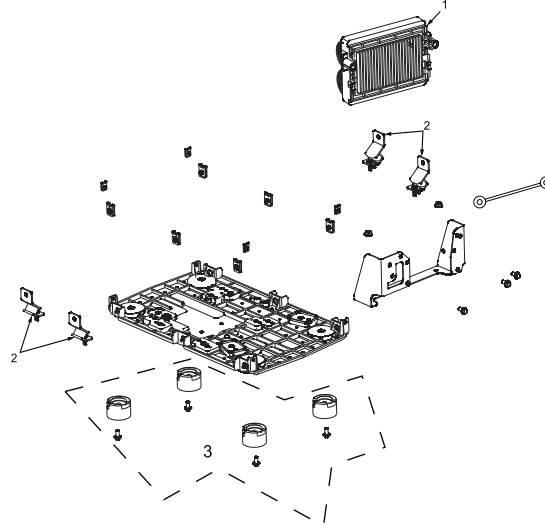

BACKPLANE / INVERTER

REF #	DESCRIPTION	QTY	BE PART #
1	INVERTER	1	85.561.047
2	SHOCK ABSORBERS	4	85.561.105
3	FEET W/HARDWARE	1	85.561.102