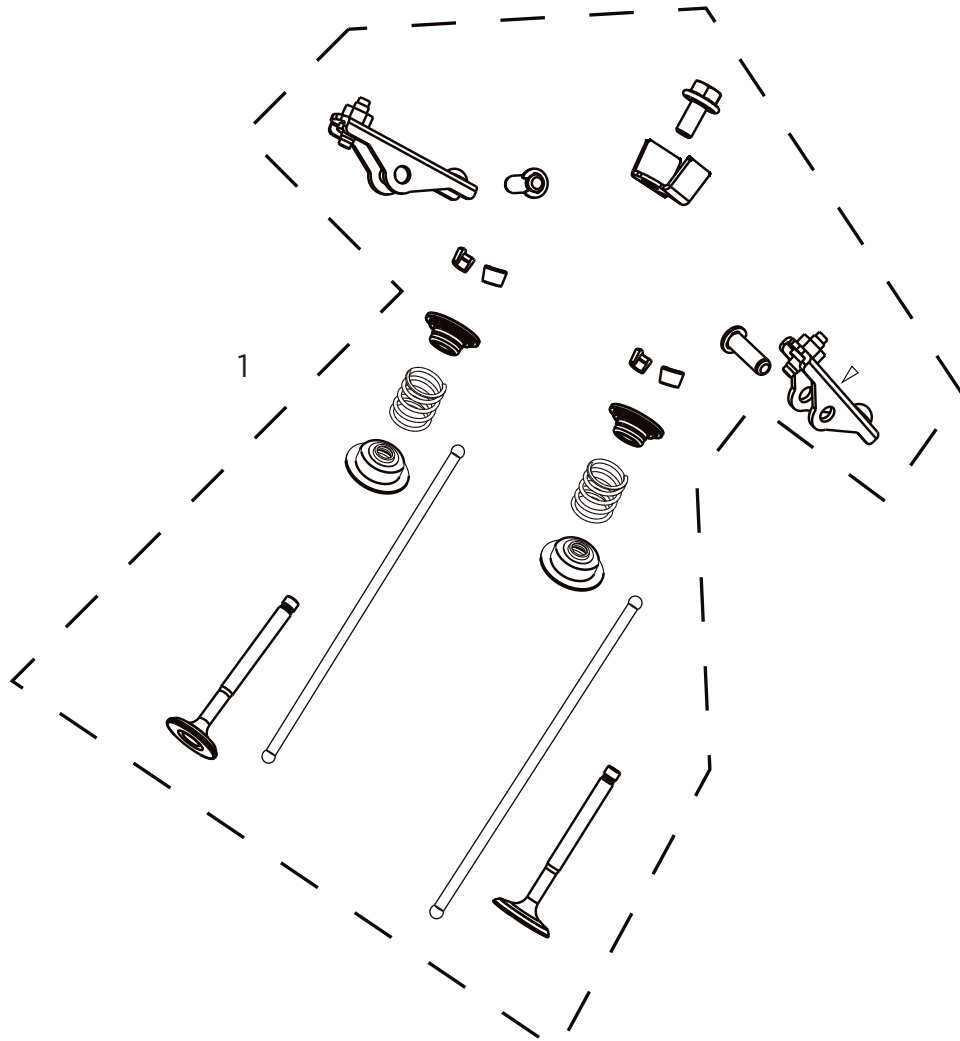

VALVE ASSEMBLY