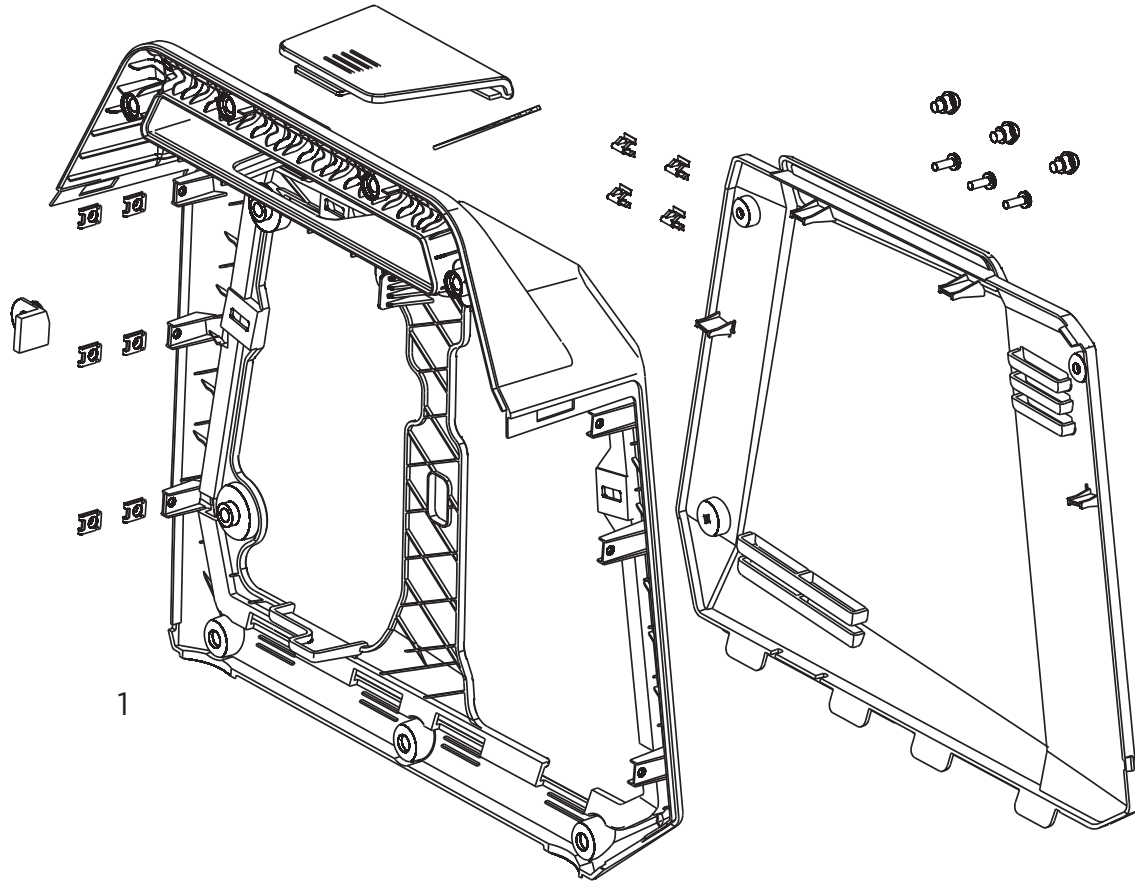

RIGHT EXTERIOR COVER