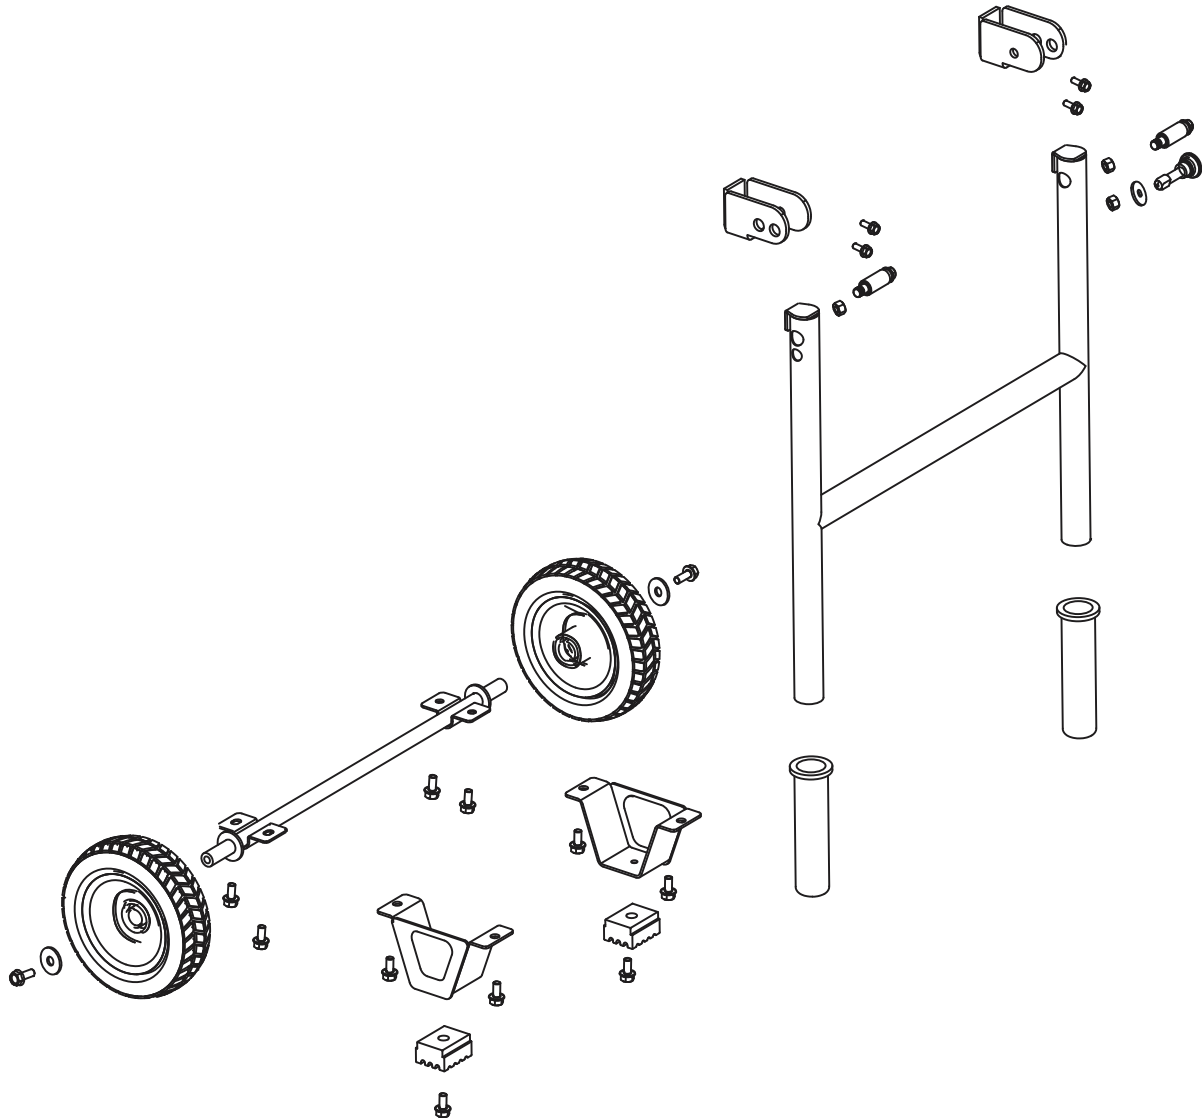

PARTS BREAKDOWN INVERTER GENERATOR

MODEL: BE10500iT

AIR CLEANER

REF #	DESCRIPTION	QTY	BE PART #
2	AIR CLEANER ASSEMBLY	1	85.561.036

PARTS BREAKDOWN INVERTER GENERATOR

MODEL: BE10500iT

RIGHT HOUSING

REF #	DESCRIPTION	QTY	BE PART #
1	EXTERIOR RIGHT COVER	1	85.561.127
2	PRESSURE REDUCING VALVE	1	85.561.074

PARTS BREAKDOWN INVERTER GENERATOR

MODEL: BE10500iT

MUFFLER ASSEMBLY

REF #	DESCRIPTION	QTY	BE PART #
1	MUFFLER ASSEMBLY	1	85.561.128

FRAME

REF #	DESCRIPTION	QTY	BE PART #
1	LITHIUM BATTERY	1	85.561.032
2	CO ALARM	1	85.561.006
3	SPEED GOVERNOR	1	85.561.041
4	PRIMER MOUNTING PLATE	1	85.561.075
5	COLD WEATHER PRIMER PUMP	1	85.561.005

PARTS BREAKDOWN INVERTER GENERATOR

MODEL: BE10500iT

WHEEL AND HANDLE SET

REF #	DESCRIPTION	QTY	BE PART #
1	WHEEL AND HANDLE SET	1	85.561.076

PARTS BREAKDOWN INVERTER GENERATOR

MODEL: BE10500iT

INVERTER ASSEMBLY