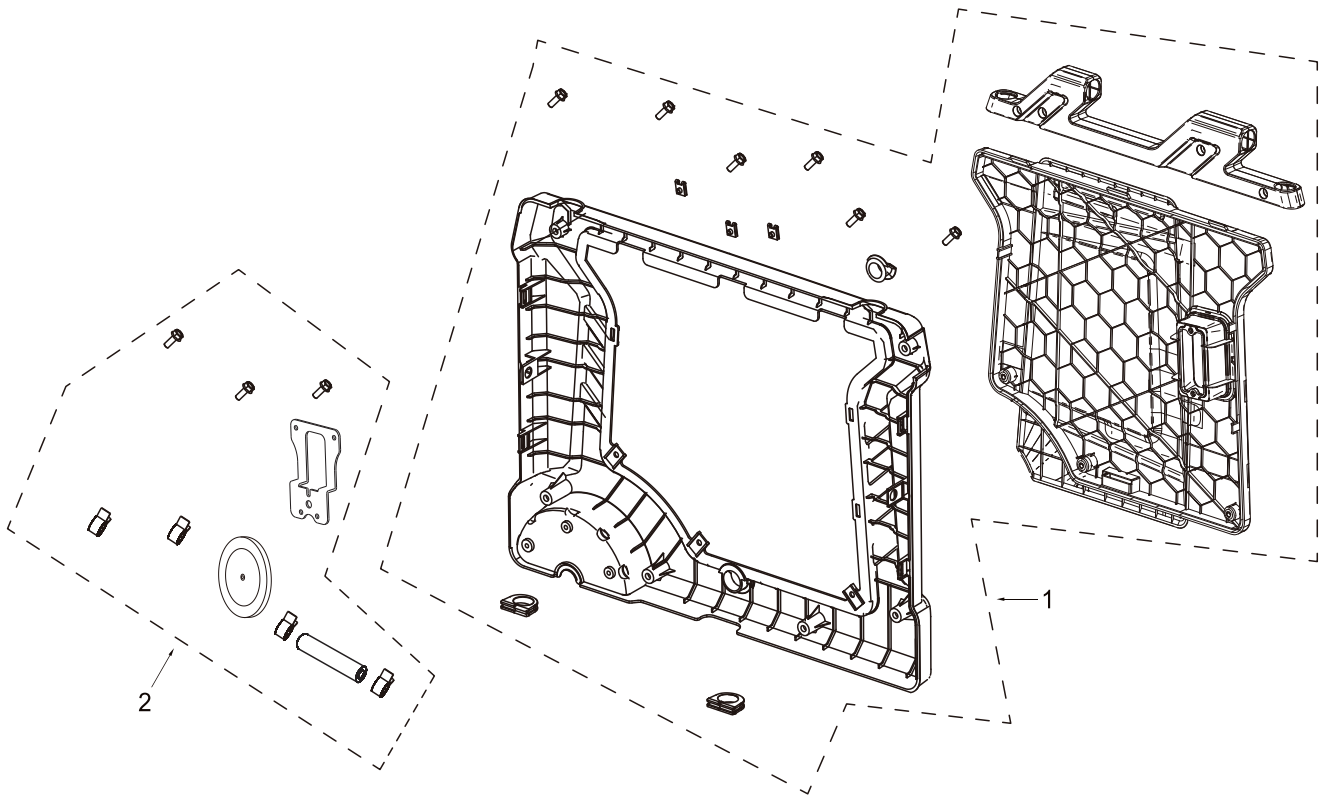

PARTS BREAKDOWN INVERTER GENERATOR

MODEL: BE10500iT

AIR CLEANER

REF #	DESCRIPTION	QTY	BE PART #
2	AIR CLEANER ASSEMBLY	1	85.561.036

PARTS BREAKDOWN INVERTER GENERATOR

MODEL: BE10500iT

RIGHT HOUSING

REF #	DESCRIPTION	QTY	BE PART #
1	EXTERIOR RIGHT COVER	1	85.561.127
2	PRESSURE REDUCING VALVE	1	85.561.074