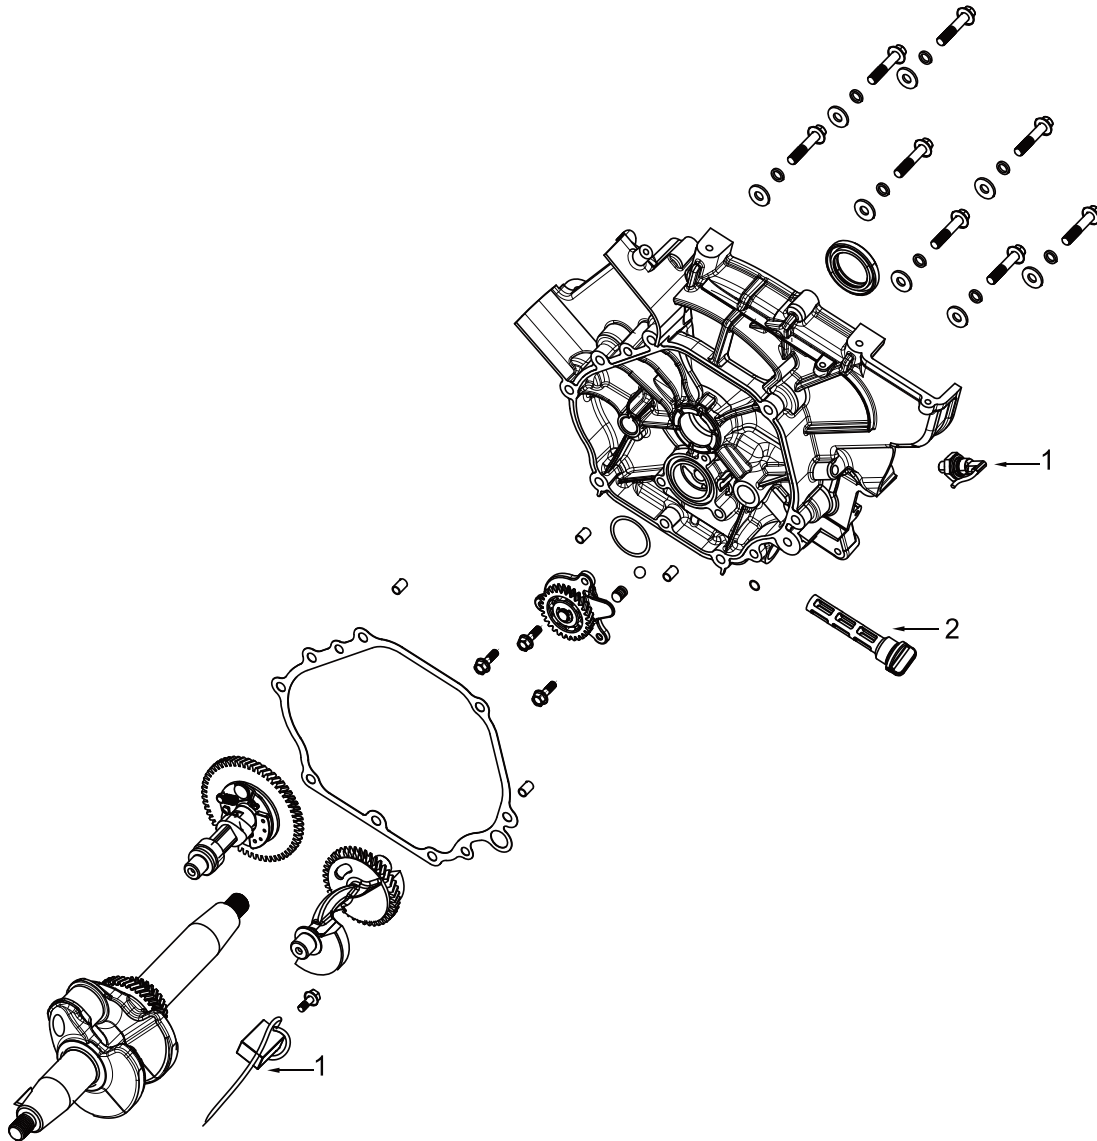

PARTS BREAKDOWN INVERTER GENERATOR

MODEL: BE10500iT

BEPOWEREQUIPMENT

.COM

PARTS BREAKDOWN INVERTER GENERATOR

MODEL: BE10500iT

CRANKCASE

REF #	DESCRIPTION	QTY	BE PART #
1	MOTOR STARTER	1	85.561.034
2	OIL DIPSTICK	1	85.561.040

PARTS BREAKDOWN INVERTER GENERATOR

MODEL: BE10500iT

CRANKCASE COVER

REF #	DESCRIPTION	QTY	BE PART #
1	OIL ALARM MODULE	1	85.561.129
2	OIL FILTER PLUG	1	85.561.042

PARTS BREAKDOWN INVERTER GENERATOR

MODEL: BE10500iT

CYLINDER HEAD PARTS

REF #	DESCRIPTION	QTY	BE PART #
1	CYLINDER HEAD GASKET	1	85.561.130
2	BOLT	4	85.561.125
3	SPARK PLUG	1	85.561.115
4	CYLINDER HEAD COVER PAD	1	85.561.094
5	OIL CONDENSER	1	85.561.096

PARTS BREAKDOWN INVERTER GENERATOR

MODEL: BE10500iT

ENGINE STARTER

REF #	DESCRIPTION	QTY	BE PART #
1	RECOIL STARTER	1	85.561.020

PARTS BREAKDOWN INVERTER GENERATOR

MODEL: BE10500iT

CARBURETOR

REF #	DESCRIPTION	QTY	BE PART #
1	CARBURETOR ASSEMBLY	1	85.561.035