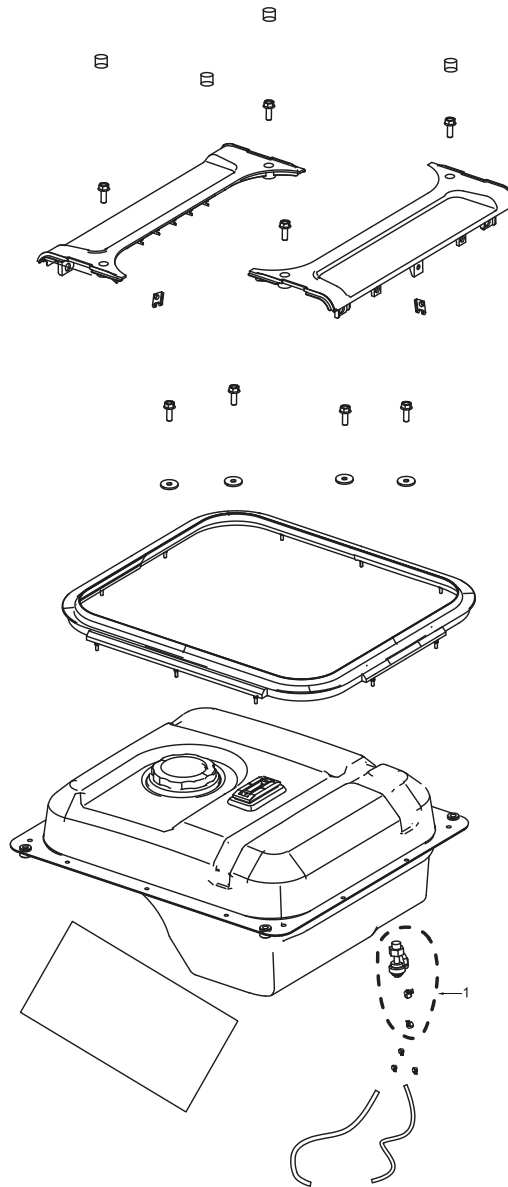

FUEL TANK COMPONENTS