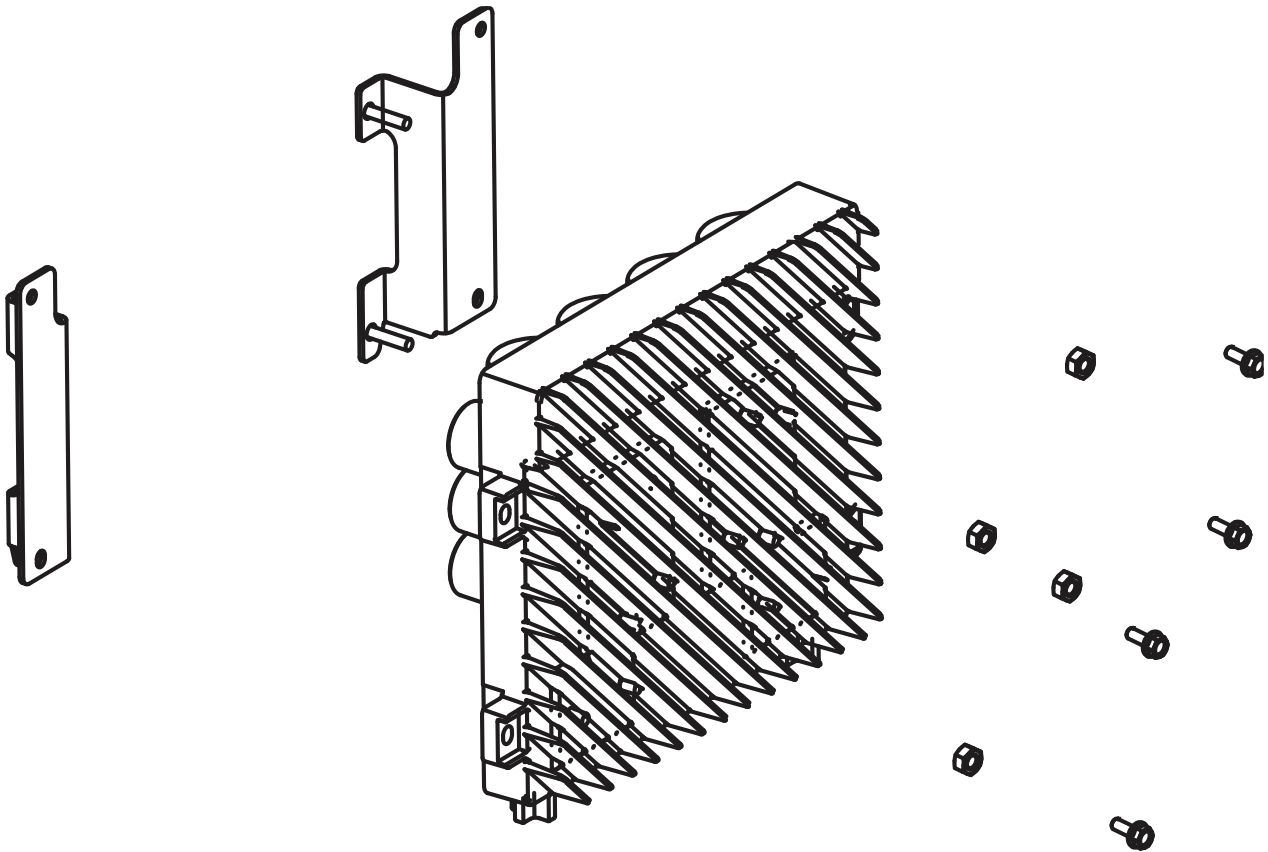

PARTS BREAKDOWN INVERTER GENERATOR

MODEL: BE10500iT

MUFFLER ASSEMBLY

REF #	DESCRIPTION	QTY	BE PART #
1	MUFFLER ASSEMBLY	1	85.561.128

FRAME

REF #	DESCRIPTION	QTY	BE PART #
1	LITHIUM BATTERY	1	85.561.032
2	CO ALARM	1	85.561.006
3	SPEED GOVERNOR	1	85.561.041
4	PRIMER MOUNTING PLATE	1	85.561.075
5	COLD WEATHER PRIMER PUMP	1	85.561.005

PARTS BREAKDOWN INVERTER GENERATOR

MODEL: BE10500iT

WHEEL AND HANDLE SET

REF #	DESCRIPTION	QTY	BE PART #
1	WHEEL AND HANDLE SET	1	85.561.076

PARTS BREAKDOWN INVERTER GENERATOR

MODEL: BE10500iT

INVERTER ASSEMBLY